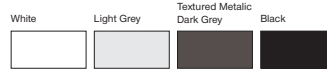

Multi Panda Maxi ST

Multi Panda Maxi ST / 007.ST.00521

LED	Power LED	
System Power / Sistem Gücü	60W	
Lumen Output from Fixture / Armatür Çıkış Lümeni CRI>80	2700K	6740
	3000K	6875
	3500K	7015
	4000K	7160
	6000K	7375
Driving Current / Sürüş Akımı	700mA	
Dali Dimming Option / Dali Dim Seçeneği	✓	

Multi Panda Maxi ST / 007.ST.00522

LED	Power LED	
System Power / Sistem Gücü	2x60W	
Lumen Output from Fixture / Armatür Çıkış Lümeni CRI>80	2700K	2x6740
	3000K	2x6875
	3500K	2x7015
	4000K	2x7160
	6000K	2x7375
Driving Current / Sürüş Akımı	700mA	
Dali Dimming Option / Dali Dim Seçeneği	✓	

Multi Panda Maxi ST / 007.ST.00523

LED	Power LED	
System Power / Sistem Gücü	3x60W	
Lumen Output from Fixture / Armatür Çıkış Lümeni CRI>80	2700K	3x6740
	3000K	3x6875
	3500K	3x7015
	4000K	3x7160
	6000K	3x7375
Driving Current / Sürüş Akımı	700mA	
Dali Dimming Option / Dali Dim Seçeneği	✓	

Multi Panda Maxi ST / 007.ST.00524

LED	Power LED	
System Power / Sistem Gücü	4x60W	
Lumen Output from Fixture / Armatür Çıkış Lümeni CRI>80	2700K	4x6740
	3000K	4x6875
	3500K	4x7015
	4000K	4x7160
	6000K	4x7375
Driving Current / Sürüş Akımı	700mA	
Dali Dimming Option / Dali Dim Seçeneği	✓