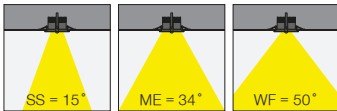

4 / Reflector Angle / Reflektör Açısı

* See page 761 for ldt files. / Işık eğrileri için sayfa 761 bakınız.

Technical Drawing / Teknik Çizim

EN

- Die-cast aluminium body.
- Mains voltage: 220-240V / 50-60Hz.
- Clever thermal design with passive heat dissipation.
- 60° rotation on vertical axis with mechanical aiming lock.
- Classic dimming systems of Phase-Cut, 1-10V and DALI Dim options.
- High tech control system of Wireless Dim option.
- Basic colours: White, Black, Gray, Dark Gray, RAL9010 and special color options.
- Available accessories are Honeycomb Filter and Colour Filter.
- Super Spot, Medium and Wide Flood beam angle options available with rotationally symmetric light distribution.
- Standart CRI>80, high CRI>90 and super high CRI>98 LED options available.
- Up to 98lm/W efficiency.
- High colour consistency: <3 SDCM
- Emergency kit system can be integrated.