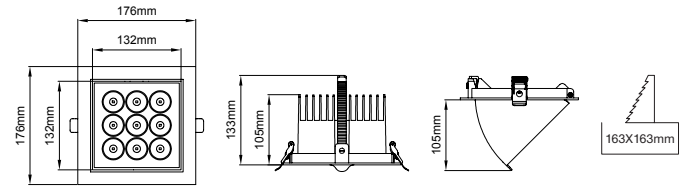

Technical Drawing / Teknik Çizim

EN

- Die-cast aluminium body.
- Mains voltage: 220-240V / 50-60Hz.
- Clever thermal design with passive heat dissipation.
- 60° rotation on vertical axis with mechanical aiming lock.
- Classic dimming systems of Phase-Cut, 1-10V and DALI Dim options.
- High tech control system of Wireless Dim option.
- Basic colours: White, Black, Gray, Dark Gray, RAL9010 and special color options.
- Available accessories are Honeycomb Filter and Colour Filter.
- Super Spot, Medium and Wide Flood beam angle options available with rotationally symmetric light distribution.
- Standart CRI>80, high CRI>90 and super high CRI>98 LED options available.
- Up to 98lm/W efficiency.
- High colour consistency: <3 SDCM
- Emergency kit system can be integrated.

TR

- Alüminyum enjeksiyon gövde.
- 220-240V / 50-60Hz enerji girişi.
- Pasif soğutma teknolojisine sahip akıllı soğutma tasarımı.
- Dikeyde 60° hareket kabiliyetine sahip mekanik kilitlemeli mafsal sistemi.
- Klasik DALI DIM seçeneği uygulanabilir.
- Yüksek teknoloji kontrol sistemi olan Kablosuz DIM uygulaması yapılabilir.
- Standart renk seçenekleri: Beyaz, Siyah, Gri, Koyu Gri, RAL9010 yanında isteğe bağlı özel renk seçenekleri uygulanabilir.
- Balpeteği Filtresi ve Renk Filtresi aksesuar seçenekleri uygulanabilir.
- Çok Dar, Orta ve Çok Geniş reflektör açısı seçenekleri mevcuttur.
- Standart CRI>80, yüksek CRI>90 ve ekstra yüksek CRI>98 LED seçenekleri mevcuttur.
- 98lm/W'a varan verim.
- Yüksek renk uyumu: <3 SDCM
- Acil aydınlatma kit sistemi uygulanabilir.