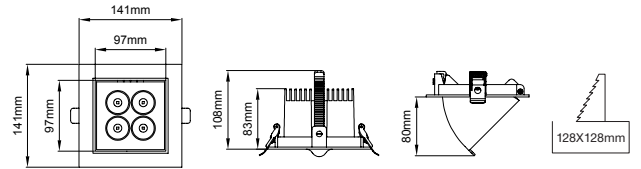

Technical Drawing / Teknik Çizim

EN

- Die-cast aluminium body.
- Mains voltage: 220-240V / 50-60Hz.
- Clever thermal design with passive heat dissipation.
- 60° rotation on vertical axis with mechanical aiming lock.
- Classic dimming systems of Phase-Cut, 1-10V and DALI Dim options.
- High tech control system of Wireless Dim option.
- Basic colours: White, Black, Gray, Dark Gray, RAL9010 and special color options.
- Available accessories are Honeycomb Filter and Colour Filter.
- Super Spot, Medium and Wide Flood beam angle options available with rotationally symmetric light distribution.
- Standart CRI>80, high CRI>90 and super high CRI>98 LED options available.
- Up to 98lm/W efficiency.
- High colour consistency: <3 SDCM
- Emergency kit system can be integrated.

TR

- Alüminyum enjeksiyon gövde.
- 220-240V / 50-60Hz enerji girişi.
- Pasif soğutma teknolojisine sahip akıllı soğutma tasarımı.
- Dikeyde 60° hareket kabiliyetine sahip mekanik kilitlemeli mafsal sistemi.
- Klasik DALI DIM seçeneği uygulanabilir.
- Yüksek teknoloji kontrol sistemi olan Kablosuz DIM uygulaması yapılabilir.
- Standart renk seçenekleri: Beyaz, Siyah, Gri, Koyu Gri, RAL9010 yanında isteğe bağlı özel renk seçenekleri uygulanabilir.
- Balpeteği Filtresi ve Renk Filtresi aksesuar seçenekleri uygulanabilir.
- Çok Dar, Orta ve Çok Geniş reflektör açısı seçenekleri mevcuttur.
- Standart CRI>80, yüksek CRI>90 ve ekstra yüksek CRI>98 LED seçenekleri mevcuttur.
- 98lm/W'a varan verim.
- Yüksek renk uyumu: <3 SDCM
- Acil aydınlatma kit sistemi uygulanabilir.