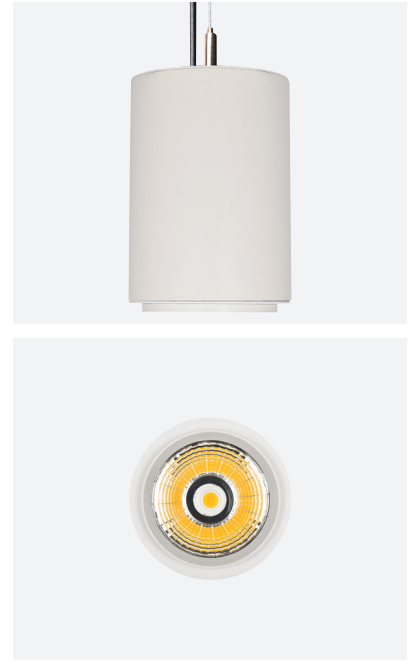

Pipa Maxi Pendant

5 / Product Color / Ürün Renk

4 / Reflector Angle / Reflektör Açısı

* See page 957 for ldt files. / Işık eğrileri için sayfa 957 bakınız.

Technical Drawing / Teknik Çizim

EN

- Aluminium body.
- Mains voltage: 220-240V / 50-60Hz.
- Clever thermal design with passive heat dissipation.
- Clear safety glass.
- Classic dimming systems of DALI, 1-10V and Phase-Cut Dim options.
- High tech control systems of Tuneable White, Warm Dim and Wireless Dim options.
- Basic colours: White, Black, Gray, Dark Gray, RAL9010 and special color options.
- Available accessories are Honeycomb Filter and Colour Filter.
- Super Spot, Spot, Medium, Flood and Wide Flood beam angle options available with rotationally symmetric light distribution.
- Standart CRI>80, high CRI>90 and super high CRI>98 LED options available.
- Up to 136lm/W efficiency.
- High colour consistency: <3 SDCM
- Steel suspension cord integrated with up to 5.00mt length option.
- Luminaire supplied with ceiling rose for mains connection.
- Emergency kit system can be integrated only if the length of the fixture increases.