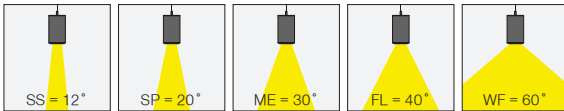

Pipa Maxi Pendant

5 / Product Color / Ürün Renk

4 / Reflector Angle / Reflektör Açısı

* See page 957 for ldt files. / Işık eğrileri için sayfa 957 bakınız.

Technical Drawing / Teknik Çizim

EN

- Aluminium body.
- Mains voltage: 220-240V / 50-60Hz.
- Clever thermal design with passive heat dissipation.
- Clear safety glass.
- Classic dimming systems of DALI, 1-10V and Phase-Cut Dim options.
- High tech control systems of Tuneable White, Warm Dim and Wireless Dim options.
- Basic colours: White, Black, Gray, Dark Gray, RAL9010 and special color options.
- Available accessories are Honeycomb Filter and Colour Filter.
- Super Spot, Spot, Medium, Flood and Wide Flood beam angle options available with rotationally symmetric light distribution.
- Standart CRI>80, high CRI>90 and super high CRI>98 LED options available.
- Up to 136lm/W efficiency.
- High colour consistency: <3 SDCM
- Steel suspension cord integrated with up to 5.00mt length option.
- Luminaire supplied with ceiling rose for mains connection.
- Emergency kit system can be integrated only if the length of the fixture increases.

Power / Güç	CRI	Order Code / Sipariş Kodu	Kelvin	Lümen T _c =50° Lümen
35W	CRI>80	I01.MLP.16014 . (.) . (...) . (.) . (.)	2700K	4276
			3000K	4449
			3500K	4605
			4000K	4766
			5000K	5099
	CRI>90	I01.MLP.16014 . (.) . (...) . (.) . (.)	2700K	3848
			3000K	3944
			3500K	4083
			4000K	4226
			5000K	X
	CRI>98	I01.MLP.16014 . (.) . (...) . (.) . (.)	2700K	3046
			3000K	3157
			4000K	3314
	Meat / Et COB	I01.MLP.16014 . (.) . (...) . (.) . (.)	1800K	2461
	Food / Gıda COB	I01.MLP.16014 . (.) . (...) . (.) . (.)	2400K	2534
	FISH / Balık COB	I01.MLP.16014 . (.) . (...) . (.) . (.)	6600K	3350