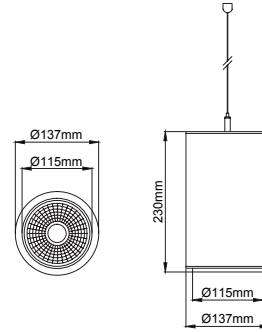

Pipa Maxi Pendant

5 / Product Color / Ürün Renk

4 / Reflector Angle / Reflektör Açısı

* See page 957 for ldt files. / Işık eğrileri için sayfa 957 bakınız.

Technical Drawing / Teknik Çizim

EN

- Aluminium body.
- Mains voltage: 220-240V / 50-60Hz.
- Clever thermal design with passive heat dissipation.
- Clear safety glass.
- Classic dimming systems of DALI, 1-10V and Phase-Cut Dim options.
- High tech control systems of Tuneable White, Warm Dim and Wireless Dim options.
- Basic colours: White, Black, Gray, Dark Gray, RAL9010 and special color options.
- Available accessories are Honeycomb Filter and Colour Filter.
- Super Spot, Spot, Medium, Flood and Wide Flood beam angle options available with rotationally symmetric light distribution.
- Standart CRI>80, high CRI>90 and super high CRI>98 LED options available.
- Up to 136lm/W efficiency.
- High colour consistency: <3 SDCM
- Steel suspension cord integrated with up to 5.00mt length option.
- Luminaire supplied with ceiling rose for mains connection.
- Emergency kit system can be integrated only if the length of the fixture increases.

Pipa Maxi Pendant

Pipa Maxi Pendant / I01.MLP.16014

* Code example / Kod örneği:

I01.MLP.16014 . 35 . 827 . SS . 01

- 1- Product code / Armatür kodu
- 2- Power / Güç
- 3- CRI / Kelvin
- 4- Reflector angle / Reflektör açısı
- 5- Colour / Ürün renk

Profile Height for ON-OFF version / ON-OFF versiyonu için profil boyu

Profile Height for Phase-Cut DIM / FAZ DIM versiyonu için profil boyu

Profile Height for 1-10V, DALI and Warm DIM / 1-10V, DALI ve Sıcak DIM versiyonu için profil boyu