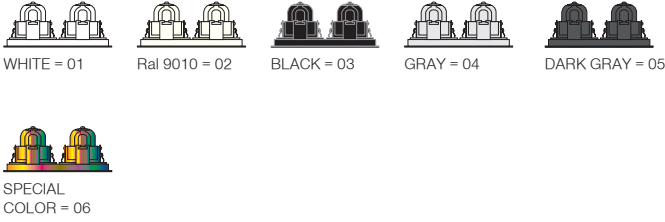

5 / Product Color / Ürün Renk

Technical Drawing / Teknik Çizim

4 / Reflector Angle / Reflektör Açısı

EN

- Die-cast aluminium body.
- Mains voltage: 220-240V / 50-60Hz.
- Clever thermal design with passive heat dissipation.
- Clear safety glass.
- Classic dimming systems of DALI, 1-10V and Phase-Cut Dim options.
- High tech control systems of Tuneable White, Warm Dim and Wireless Dim options.
- Basic colours: White, Black, Gray, Dark Gray, RAL9010 and special color options.
- Available accessories are Honeycomb Filter and Colour Filter.
- Spot, Medium and Wide Flood beam angle options available with rotationally symmetric light distribution.
- Standart CRI>80, high CRI>90 and super high CRI>98 LED options available.
- High colour consistency: <3 SDCM
- Emergency kit system can be integrated.

	2	3		4		5													
	Watt - Driving Current / Watt - Sürüş Akımı	CRI / Kelvin		Reflector Angle / Reflektör Açısı		Product Color / Ürün Renk													
7	2x7W - 180mA	827	CRI>80 - 2700K	9827	CRI>98 - 2700K	SP	2x20° - Spot	01	white										
			4		2x4W - 100mA			830	CRI>80 - 3000K	9830	CRI>98 - 3000K	ME	2x35° - Medium	02	ral 9010				
									835		CRI>80 - 3500K			9840	CRI>98 - 4000K	WF	2x60° - Wide Flood	03	black
									840		CRI>80 - 4000K				04			gray	
									850		CRI>80 - 5000K				05			dark gray	
									927		CRI>90 - 2700K				06			special color	
									930		CRI>90 - 3000K								
									935		CRI>90 - 3500K								
									940		CRI>90 - 4000K								