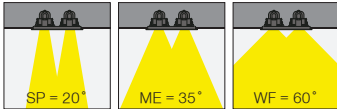

5 / Product Color / Ürün Renk

Technical Drawing / Teknik Çizim

4 / Reflector Angle / Reflektör Açısı

EN

- Die-cast aluminium body.
- Mains voltage: 220-240V / 50-60Hz.
- Clever thermal design with passive heat dissipation.
- Clear safety glass.
- Classic dimming systems of DALI, 1-10V and Phase-Cut Dim options.
- High tech control systems of Tuneable White, Warm Dim and Wireless Dim options.
- Basic colours: White, Black, Gray, Dark Gray, RAL9010 and special color options.
- Available accessories are Honeycomb Filter and Colour Filter.
- Spot, Medium and Wide Flood beam angle options available with rotationally symmetric light distribution.
- Standart CRI>80, high CRI>90 and super high CRI>98 LED options available.
- High colour consistency: <3 SDCM
- Emergency kit system can be integrated.

	2	3		4		5													
	Watt - Driving Current / Watt - Sürüş Akımı	CRI / Kelvin		Reflector Angle / Reflektör Açısı		Product Color / Ürün Renk													
7	2x7W - 180mA	827	CRI>80 - 2700K	9827	CRI>98 - 2700K	SP	2x20° - Spot	01	white										
			4		2x4W - 100mA			830	CRI>80 - 3000K	9830	CRI>98 - 3000K	ME	2x35° - Medium	02	ral 9010				
									835		CRI>80 - 3500K			9840	CRI>98 - 4000K	WF	2x60° - Wide Flood	03	black
									840		CRI>80 - 4000K				04			gray	
									850		CRI>80 - 5000K				05			dark gray	
									927		CRI>90 - 2700K				06			special color	
									930		CRI>90 - 3000K								
									935		CRI>90 - 3500K								
									940		CRI>90 - 4000K								