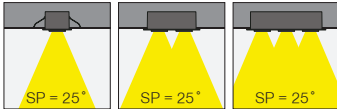

4 / Reflector Angle / Reflektör Açısı

* See page 763 for ldt files. / Işık eğrileri için sayfa 763 bakınız.

EN

- Die-cast aluminium body.
- Mains voltage: 220-240V / 50-60Hz.
- Clever thermal design with passive heat dissipation.
- 20° rotation on vertical and 20° angle on horizontal axis with mechanical aiming lock.
- Clear safety glass.
- Classic dimming systems of DALI, 1-10V and Phase-Cut Dim options.
- High tech control systems of Tuneable White, Warm Dim and Wireless Dim options.
- Basic colours: White, Black, Gray, Dark Gray, RAL9010 and special color options.
- Available accessories are Honeycomb Filter and Colour Filter.
- Spot beam angle option available with rotationally symmetric light distribution.
- Standart CRI>80, high CRI>90 and super high CRI>98 LED options available.
- Up to 115lm/W efficiency.
- High colour consistency: <3 SDCM
- Emergency kit system can be integrated.

TR

- Alüminyum enjeksiyon gövde.
- 220-240V / 50-60Hz enerji girişli.
- Pasif soğutma teknolojisine sahip akıllı soğutma tasarımı.
- Dikeyde 20°, yatayda 20° hareket kabiliyetine sahip mekanik kilitlemeli mafsal sistemi.
- Tamperli cam.
- Klasik DALI, 1-10V ve Faz DIM seçenekleri uygulanabilir.
- Yüksek teknoloji kontrol sistemleri olan Kablosuz DIM, Sıcak DIM ve Dinamik Beyaz uygulamaları yapılabilir.
- Standart renk seçenekleri: Beyaz, Siyah, Gri, Koyu Gri, RAL9010 yanında isteğe bağlı özel renk seçenekleri uygulanabilir.
- Balpeteği Filtresi ve Renk Filtresi aksesuar seçenekleri uygulanabilir.
- Dar reflektör açısı seçeneği mevcuttur.
- Standart CRI>80, yüksek CRI>90 ve ekstra yüksek CRI>98 LED seçenekleri mevcuttur.
- 115lm/W'a varan verim.
- Yüksek renk uyumu: <3 SDCM
- Acil aydınlatma kit sistemi uygulanabilir.