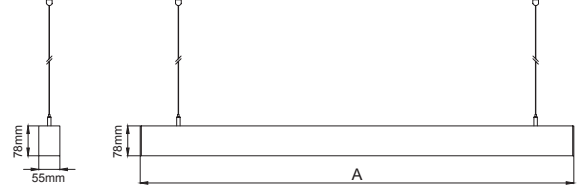

kg	kg	kg	kg
2.6	3.3	4	4.7
.12.20	.12.24	.12.29	.12.35

- Aluminium profile body.
- Aluminium end caps.
- Mains voltage: 220-240V / 50-60Hz.
- Clever thermal design.
- 1-10V, DALI and Wireless Tunable White dimming options available upon request.
- Opal diffuser.
- Basic colours: white, black, silver, antracite dark gray and special color options available upon request.
- Emergency kit system can be integrated.
- Steel suspension cord with up to 5m length option.

Narrow / I02.LL.19180

SMD LED	.12.20	.12.24	.12.29	.12.35
Led Power / Led Gücü	18W	22W	27W	32W
System Power / Sistem Gücü	20W	24W	29W	35W
Lumen Output from Fixture / Armatür Çıkış Lümeni CRI>80	2700K	1160	1435	1790
	3000K	1196	1480	1845
	3500K	1235	1526	1900
	4000K	1271	1573	1958
	5000K	1310	1620	2016
Lenght / Uzunluk (A)	1135mm	1415mm	1695mm	1975mm
Ceiling Cutout Dimension / Tavan Delik Ölçüsü	X	X	X	X
1-10V Dimming Option / 1-10V Dim Seçeneği	✓	✓	✓	✓
Dali Dimming Option / Dali Dim Seçeneği	✓	✓	✓	✓
Wireless Tunable White Dim / Kablosuz Dinamik Beyaz Dim	✓	✓	✓	✓

Narrow / I02.LL.19180

SMD LED	.24.35	.24.43	.24.51	.24.60
Led Power / Led Gücü	32W	40W	47W	56W
System Power / Sistem Gücü	35W	43W	51W	60W
Lumen Output from Fixture / Armatür Çıkış Lümeni CRI>80	2700K	2135	2700	3295
	3000K	2200	2785	3397
	3500K	2270	2870	3500
	4000K	2338	2958	3610
	5000K	2405	3045	3715
Lenght / Uzunluk (A)	1135mm	1415mm	1695mm	1975mm
Ceiling Cutout Dimension / Tavan Delik Ölçüsü	X	X	X	X
1-10V Dimming Option / 1-10V Dim Seçeneği	✓	✓	✓	✓
Dali Dimming Option / Dali Dim Seçeneği	✓	✓	✓	✓
Wireless Tunable White Dim / Kablosuz Dinamik Beyaz Dim	✓	✓	✓	✓