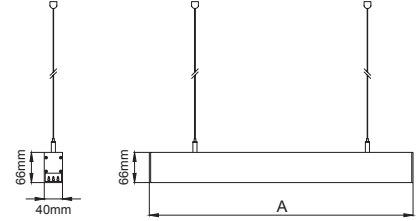

kg	kg	kg	kg
2	2.5	3	3.5
.12.20	.12.24	.12.29	.12.35

- Aluminium profile body.
- Aluminium end caps.
- Mains voltage: 220-240V / 50-60Hz.
- Clever thermal design.
- 1-10V, DALI and Wireless Tunable White dimming options available upon request.
- Opal diffuser.
- Basic colours: white, black, silver, antracite dark gray and special color options available upon request.
- Emergency kit system can be integrated.
- Steel suspension cord with up to 5mt lenght option.

Yatomi / I02.LL.19318

SMD LED		.12.20	.12.24	.12.29	.12.35
Led Power / Led Gücü		18W	22W	27W	32W
System Power / Sistem Gücü		20W	24W	29W	35W
Lumen Output from Fixture / Armatür Çıkış Lümeni CRI>80	2700K	1048	1304	1632	2037
	3000K	1080	1344	1682	2100
	3500K	1112	1384	1732	2163
	4000K	1146	1426	1784	2228
	5000K	1180	1469	1838	2295
Lenght / Uzunluk (A)		1150mm	1430mm	1710mm	1990mm
Ceiling Cutout Dimension / Tavan Delik Ölçüsü		X	X	X	X
1-10V Dimming Option / 1-10V Dim Seçeneği		✓	✓	✓	✓
Dali Dimming Option / Dali Dim Seçeneği		✓	✓	✓	✓
Wireless Tunable White Dim / Kablosuz Dinamik Beyaz Dim		✓	✓	✓	✓

Yatomi / I02.LL.19318

SMD LED		.24.35	.24.43	.24.51	.24.60
Led Power / Led Gücü		32W	40W	47W	56W
System Power / Sistem Gücü		35W	43W	51W	60W
Lumen Output from Fixture / Armatür Çıkış Lümeni CRI>80	2700K	1927	2451	3006	3653
	3000K	1987	2527	3099	3766
	3500K	2045	2600	3192	3879
	4000K	2108	2680	3288	3995
	5000K	2170	2760	3386	4115
Lenght / Uzunluk (A)		1130mm	1410mm	1690mm	1970mm
Ceiling Cutout Dimension / Tavan Delik Ölçüsü		X	X	X	X
1-10V Dimming Option / 1-10V Dim Seçeneği		✓	✓	✓	✓
Dali Dimming Option / Dali Dim Seçeneği		✓	✓	✓	✓
Wireless Tunable White Dim / Kablosuz Dinamik Beyaz Dim		✓	✓	✓	✓