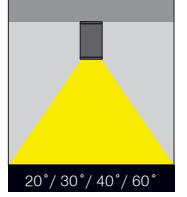

## Nemo Surface / 007.SM.00074

Code / Kod	<b>SM.00074</b>	
System Power / Sistem Gücü	28W	
Lumen Output from Fixture / Armatür Çıkış Lümeni CRI>80	2700K	3668
	3000K	3744
	3500K	3820
	4000K	3898
	5000K	4015
Driving Current / Sürüş Akımı	700mA	
Dali Dimming Option / Dali Dim Seçeneği	✓	
1-10V Dimming Option / 1-10V Dim Seçeneği	✓	

### EN

- Corrosion resistant die cast aluminium alloy.
- Installation with special base on ceiling.
- Mains voltage: 220-240V / 50-60Hz.
- Spot, medium, wide and wide flood beam angles available.
- Convenient to be used with COB led.
- Led colour temperatures are optionally 2700K, 3000K, 3500K, 4000K and 5000K.
- Thermal shock resistant safety glass.
- Weatherproof and durable silicone rubber gasket.
- Ultraviolet stabilized polyester powder coat finish in white, black, dark gray and light gray finish.
- Double layer polyester powder paint resistant to corrosion and salt spray fog.
- All external screws are stainless steel.
- High colour consistency: <3 SDCM
- Up to 139lm/W efficiency.