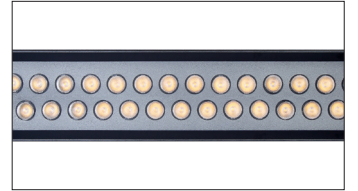

Magilight

* See page 350 for ldt files. / Işık eğrileri için sayfa 350 bakınız.

EN

- Direct lighting luminaire for use with LEDs.
- Corrosion resistant aluminium profile body and die-cast aluminium end caps.
- Installation with bracket on floor, walls and ceiling surfaces.
- Mains voltage: 220-240V / 50-60Hz.
- Narrow, medium, wide and asymmetric beam angles available.
- Led colour temperatures are optionally 2700K, 3000K, 3500K, 4000K and 6000K.
- Colour Led options green, red, blue and amber available.
- Suitable for illumination up to 35-meter height.
- Optionally 2 cable entries for through-wiring of mains supply cable.
- Internal silicon gaskets ensure IP protection.
- All external screws are stainless steel.
- Double layer polyester powder paint resistant to corrosion and salt spray fog.
- Up to 133lm/W efficiency.
- High colour consistency: <3 SDCM
- RGB and RGBW options available.
- Stainless steel cable gland and mains cable provided with IP68 socket.
- Mechanical aiming lock.
- Flexible adjusting mechanism enables fitting move 180° in one axis.