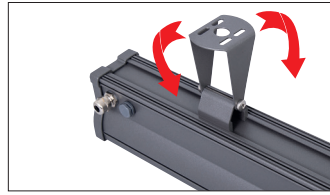

Magilight

* See page 350 for ldt files. / Işık eğrileri için sayfa 350 bakınız.

EN

- Direct lighting luminaire for use with LEDs.
- Corrosion resistant aluminium profile body and die-cast aluminium end caps.
- Installation with bracket on floor, walls and ceiling surfaces.
- Mains voltage: 220-240V / 50-60Hz.
- Narrow, medium, wide and asymmetric beam angles available.
- Led colour temperatures are optionally 2700K, 3000K, 3500K, 4000K and 6000K.
- Colour Led options green, red, blue and amber available.
- Suitable for illumination up to 35-meter height.
- Optionally 2 cable entries for through-wiring of mains supply cable.
- Internal silicon gaskets ensure IP protection.
- All external screws are stainless steel.
- Double layer polyester powder paint resistant to corrosion and salt spray fog.
- Up to 133lm/W efficiency.
- High colour consistency: <3 SDCM
- RGB and RGBW options available.
- Stainless steel cable gland and mains cable provided with IP68 socket.
- Mechanical aiming lock.
- Flexible adjusting mechanism enables fitting move 180° in one axis.