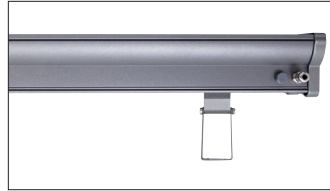

Magilight

* See page 350 for ldt files. / Işık eğrileri için sayfa 350 bakınız.

EN

- Direct lighting luminaire for use with LEDs.
- Corrosion resistant aluminium profile body and die-cast aluminium end caps.
- Installation with bracket on floor, walls and ceiling surfaces.
- Mains voltage: 220-240V / 50-60Hz.
- Narrow, medium, wide and asymmetric beam angles available.
- Led colour temperatures are optionally 2700K, 3000K, 3500K, 4000K and 6000K.
- Colour Led options green, red, blue and amber available.
- Suitable for illumination up to 35-meter height.
- Optionally 2 cable entries for through-wiring of mains supply cable.
- Internal silicon gaskets ensure IP protection.
- All external screws are stainless steel.
- Double layer polyester powder paint resistant to corrosion and salt spray fog.
- Up to 133lm/W efficiency.
- High colour consistency: <3 SDCM
- RGB and RGBW options available.
- Stainless steel cable gland and mains cable provided with IP68 socket.
- Mechanical aiming lock.
- Flexible adjusting mechanism enables fitting move 180° in one axis.