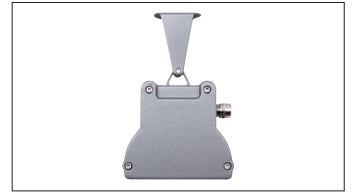

Magilight

* See page 350 for ldt files. / Işık eğrileri için sayfa 350 bakınız.

EN

- Direct lighting luminaire for use with LEDs.
- Corrosion resistant aluminium profile body and die-cast aluminium end caps.
- Installation with bracket on floor, walls and ceiling surfaces.
- Mains voltage: 220-240V / 50-60Hz.
- Narrow, medium, wide and asymmetric beam angles available.
- Led colour temperatures are optionally 2700K, 3000K, 3500K, 4000K and 6000K.
- Colour Led options green, red, blue and amber available.
- Suitable for illumination up to 35-meter height.
- Optionally 2 cable entries for through-wiring of mains supply cable.
- Internal silicon gaskets ensure IP protection.
- All external screws are stainless steel.
- Double layer polyester powder paint resistant to corrosion and salt spray fog.
- Up to 133lm/W efficiency.
- High colour consistency: <3 SDCM
- RGB and RGBW options available.
- Stainless steel cable gland and mains cable provided with IP68 socket.
- Mechanical aiming lock.
- Flexible adjusting mechanism enables fitting move 180° in one axis.