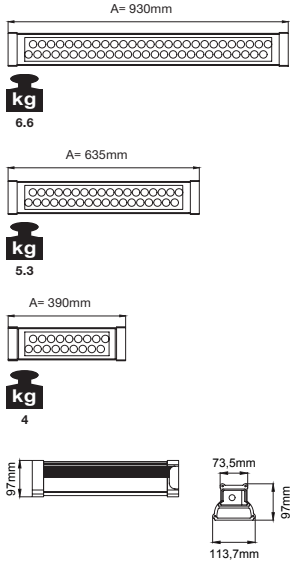

Magilight / O07.WL.16025

Order Code / Sipariş Kodu	Led Type / Tipi	System Power / Sistem Gücü	mA	No. of Leds / Led Sayısı	Lumen Tc=60° / Lümen	Kelvin / Color	Lenght / Uzunluk (A)
O07.WL.16025	Power Led	21W	350mA	18	2625	2700K	390mm
O07.WL.16025	Power Led	21W	350mA	18	2680	3000K	390mm
O07.WL.16025	Power Led	21W	350mA	18	2734	3500K	390mm
O07.WL.16025	Power Led	21W	350mA	18	2790	4000K	390mm
O07.WL.16025	Power Led	21W	350mA	18	2875	6000K	390mm
O07.WL.16025	Power Led	15W	350mA	18	1225	Red / Kırmızı	390mm
O07.WL.16025	Power Led	22W	350mA	18	1900	Green / Yeşil	390mm
O07.WL.16025	Power Led	21.50W	350mA	18	810	Blue / Mavi	390mm
O07.WL.16025	Power Led	15W	350mA	18	865	Amber	390mm
O07.WL.16025	Power Led	42W	350mA	36	5250	2700K	635mm
O07.WL.16025	Power Led	42W	350mA	36	5360	3000K	635mm
O07.WL.16025	Power Led	42W	350mA	36	4748	3500K	635mm
O07.WL.16025	Power Led	42W	350mA	36	5580	4000K	635mm
O07.WL.16025	Power Led	42W	350mA	36	5750	6000K	635mm
O07.WL.16025	Power Led	30W	350mA	36	2450	Red / Kırmızı	635mm
O07.WL.16025	Power Led	44W	350mA	36	3800	Green / Yeşil	635mm
O07.WL.16025	Power Led	43W	350mA	36	1620	Blue / Mavi	635mm
O07.WL.16025	Power Led	30W	350mA	36	1730	Amber	635mm
O07.WL.16025	Power Led	63W	350mA	54	7875	2700K	930mm
O07.WL.16025	Power Led	63W	350mA	54	8040	3000K	930mm
O07.WL.16025	Power Led	63W	350mA	54	8202	3500K	930mm
O07.WL.16025	Power Led	63W	350mA	54	8370	4000K	930mm
O07.WL.16025	Power Led	63W	350mA	54	8625	6000K	930mm
O07.WL.16025	Power Led	45W	350mA	54	3675	Red / Kırmızı	930mm
O07.WL.16025	Power Led	66W	350mA	54	5700	Green / Yeşil	930mm
O07.WL.16025	Power Led	64.50W	350mA	54	2430	Blue / Mavi	930mm
O07.WL.16025	Power Led	45W	350mA	54	2595	Amber	930mm

Magilight RGB / O07.WL.16025.RGB