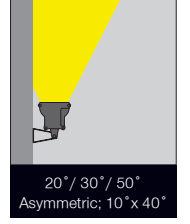

Magilight

* See page 350 for ldt files. / Işık eğrileri için sayfa 350 bakınız.

EN

- Direct lighting luminaire for use with LEDs.
- Corrosion resistant aluminium profile body and die-cast aluminium end caps.
- Installation with bracket on floor, walls and ceiling surfaces.
- Mains voltage: 220-240V / 50-60Hz.
- Narrow, medium, wide and asymmetric beam angles available.
- Led colour temperatures are optionally 2700K, 3000K, 3500K, 4000K and 6000K.
- Colour Led options green, red, blue and amber available.
- Suitable for illumination up to 35-meter height.
- Optionally 2 cable entries for through-wiring of mains supply cable.
- Internal silicon gaskets ensure IP protection.
- All external screws are stainless steel.
- Double layer polyester powder paint resistant to corrosion and salt spray fog.
- Up to 133lm/W efficiency.
- High colour consistency: <3 SDCM
- RGB and RGBW options available.
- Stainless steel cable gland and mains cable provided with IP68 socket.
- Mechanical aiming lock.
- Flexible adjusting mechanism enables fitting move 180° in one axis.