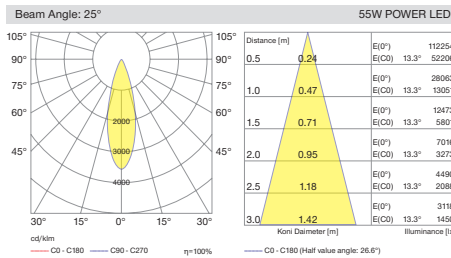

## Nightstar / O07.WL.16100

Order Code / Sipariş Kodu	System Power / Sistem Gücü	mA	No. of Leds / Led Sayısı	Lumen Tc=60° / Lümen	Kelvin / Color
O07.WL.16100	55W	500mA	36	7150	2700K
O07.WL.16100	55W	500mA	36	7295	3000K
O07.WL.16100	55W	500mA	36	7445	3500K
O07.WL.16100	55W	500mA	36	7596	4000K
O07.WL.16100	55W	500mA	36	7825	6000K
O07.WL.16100	42W	500mA	36	5980	Red / Kırmızı
O07.WL.16100	59W	500mA	36	7520	Green / Yeşil
O07.WL.16100	57W	500mA	36	3428	Blue / Mavi
O07.WL.16100	42W	500mA	36	3530	Amber

### EN

- Direct lighting luminaire for use with LEDs.
- Corrosion resistant die-cast aluminium body.
- Installation with bracket on floor, walls and ceiling surfaces.
- Mains voltage: 220-240V / 50-60Hz.
- Clever thermal design.
- Spot, medium and wide beam angles available.
- Led colour temperatures are optionally 2700K, 3000K, 3500K, 4000K, 6000K, Red, Green, Blue and Amber.
- Suitable for illumination up to 20 meter height.
- Optionally 2 cable entries for through-wiring of mains supply cable.
- Internal silicon gaskets ensure IP protection.
- All external screws are stainless steel.
- Double layer polyester powder paint resistant to corrosion and salt spray fog.
- Up to 138lm/W efficiency.
- High colour consistency: <3 SDCM
- Stainless steel cable gland and mains cable provided with IP68 socket.
- Mechanical aiming lock.
- DALI and 1-10V dimming options available.