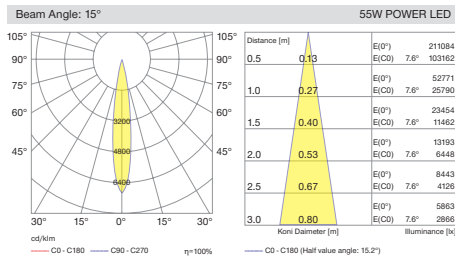

## Nightstar / O07.WL.16100

Order Code / Sipariş Kodu	System Power / Sistem Gücü	mA	No. of Leds / Led Sayısı	Lumen Tc=60° / Lümen	Kelvin / Color
O07.WL.16100	55W	500mA	36	7150	2700K
O07.WL.16100	55W	500mA	36	7295	3000K
O07.WL.16100	55W	500mA	36	7445	3500K
O07.WL.16100	55W	500mA	36	7596	4000K
O07.WL.16100	55W	500mA	36	7825	6000K
O07.WL.16100	42W	500mA	36	5980	Red / Kırmızı
O07.WL.16100	59W	500mA	36	7520	Green / Yeşil
O07.WL.16100	57W	500mA	36	3428	Blue / Mavi
O07.WL.16100	42W	500mA	36	3530	Amber

### EN

- Direct lighting luminaire for use with LEDs.
- Corrosion resistant die-cast aluminium body.
- Installation with bracket on floor, walls and ceiling surfaces.
- Mains voltage: 220-240V / 50-60Hz.
- Clever thermal design.
- Spot, medium and wide beam angles available.
- Led colour temperatures are optionally 2700K, 3000K, 3500K, 4000K, 6000K, Red, Green, Blue and Amber.
- Suitable for illumination up to 20 meter height.
- Optionally 2 cable entries for through-wiring of mains supply cable.
- Internal silicon gaskets ensure IP protection.
- All external screws are stainless steel.
- Double layer polyester powder paint resistant to corrosion and salt spray fog.
- Up to 138lm/W efficiency.
- High colour consistency: <3 SDCM
- Stainless steel cable gland and mains cable provided with IP68 socket.
- Mechanical aiming lock.
- DALI and 1-10V dimming options available.