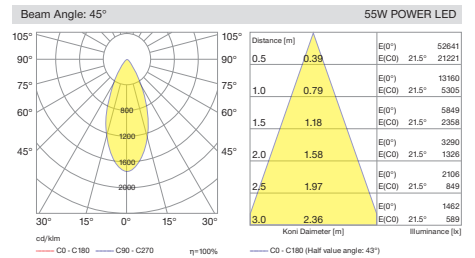

## Nightstar / O07.WL.16100

Order Code / Sipariş Kodu	System Power / Sistem Gücü	mA	No. of Leds / Led Sayısı	Lumen Tc=60° / Lümen	Kelvin / Color
O07.WL.16100	55W	500mA	36	7150	2700K
O07.WL.16100	55W	500mA	36	7295	3000K
O07.WL.16100	55W	500mA	36	7445	3500K
O07.WL.16100	55W	500mA	36	7596	4000K
O07.WL.16100	55W	500mA	36	7825	6000K
O07.WL.16100	42W	500mA	36	5980	Red / Kırmızı
O07.WL.16100	59W	500mA	36	7520	Green / Yeşil
O07.WL.16100	57W	500mA	36	3428	Blue / Mavi
O07.WL.16100	42W	500mA	36	3530	Amber

### EN

- Direct lighting luminaire for use with LEDs.
- Corrosion resistant die-cast aluminium body.
- Installation with bracket on floor, walls and ceiling surfaces.
- Mains voltage: 220-240V / 50-60Hz.
- Clever thermal design.
- Spot, medium and wide beam angles available.
- Led colour temperatures are optionally 2700K, 3000K, 3500K, 4000K, 6000K, Red, Green, Blue and Amber.
- Suitable for illumination up to 20 meter height.
- Optionally 2 cable entries for through-wiring of mains supply cable.
- Internal silicon gaskets ensure IP protection.
- All external screws are stainless steel.
- Double layer polyester powder paint resistant to corrosion and salt spray fog.
- Up to 138lm/W efficiency.
- High colour consistency: <3 SDCM
- Stainless steel cable gland and mains cable provided with IP68 socket.
- Mechanical aiming lock.
- DALI and 1-10V dimming options available.