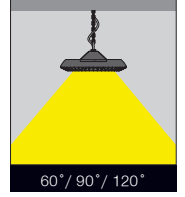

Asteroid Mini Highbay

Asteroid Mini Highbay / 007.WL.18210

Code / Kod	WL.18210	
System Power / Sistem Gücü	120W	
Lumen Output from Fixture / Armatür Çıkış Lümeni CRI>80	2700K	16920
	3000K	17264
	3500K	17616
	4000K	17976
	6000K	18515
Driving Current / Sürüş Akımı	610mA	
Dali Dimming Option / Dali Dim Seçeneği	✓	
1-10V Dimming Option / 1-10V Dim Seçeneği	✓	

* See page 320 for ldt files. / Işık eğrileri için sayfa 320 bakınız.

EN

- Direct lighting highbay luminaire for use with LEDs.
- Corrosion resistant die-cast aluminium body.
- Installation with bracket or chain on ceiling surfaces.
- Mains voltage: 220-240V / 50-60Hz.
- Clever thermal design.
- Led colour temperatures are optionally 2700K, 3000K, 3500K, 4000K and 6000K.
- Suitable for illumination up to 6-12 meter height.
- Optionally 2 cable entries for through-wiring of mains supply cable.
- Internal silicon gaskets ensure IP protection.
- All external screws are stainless steel.
- Double layer polyester powder paint resistant to corrosion and salt spray fog.
- Up to 150lm/W efficiency.
- High colour consistency: <3 SDCM
- Stainless steel cable gland and mains cable provided with IP68 socket.
- 1-10V and DALI control options available.
- Reliable system with L80 B10 lifetime parameters.