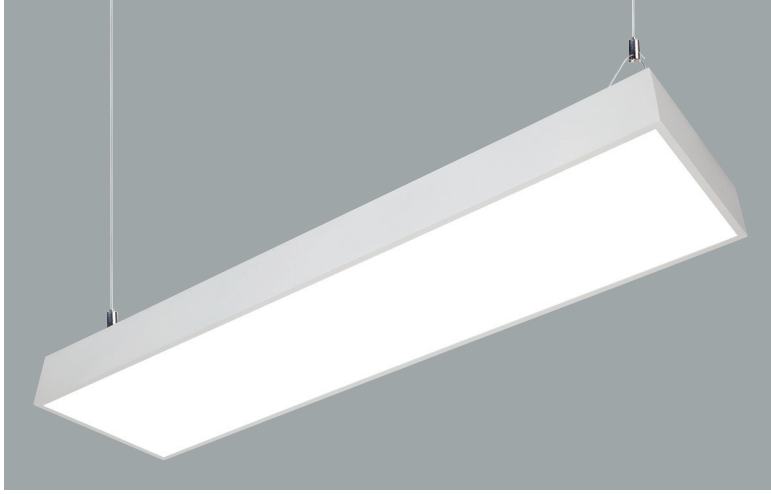

- Aluminium body.
- Microprismatic PMMA opal diffuser.
- Mains voltage: 220-240V / 50-60Hz.
- 1-10V, DALI and switch dimming options available upon request.
- Over 100lm/W efficiency.
- Emergency kit system can be integrated.
- Basic colours: white, black, silver, antracite dark gray and special color options available upon request.
- Electronic Led driver built in inside luminaire.
- Steel suspension chain up to 5mt lenght.

- Alüminyum gövde.
- Mikroprizmatik PMMA opal difüzörlü.
- 220-240V / 50-60Hz enerji giriřli.
- 1-10V, DALI ve switch dim seçenekleri bulunmaktadır.
- 100lm/W'in üzerinde verimlilik.
- Acil aydınlatma kit sistemi uygulanabilir.
- Standart renkler: beyaz, siyah, gri, antrasit koyu gri ve isteğe baęlı özel renk seçenekleri mevcuttur.
- Led trafosu armatürün içine montelidir.
- 5mt uzunluęua kadar opsiyonel çelik sarkıt tel.